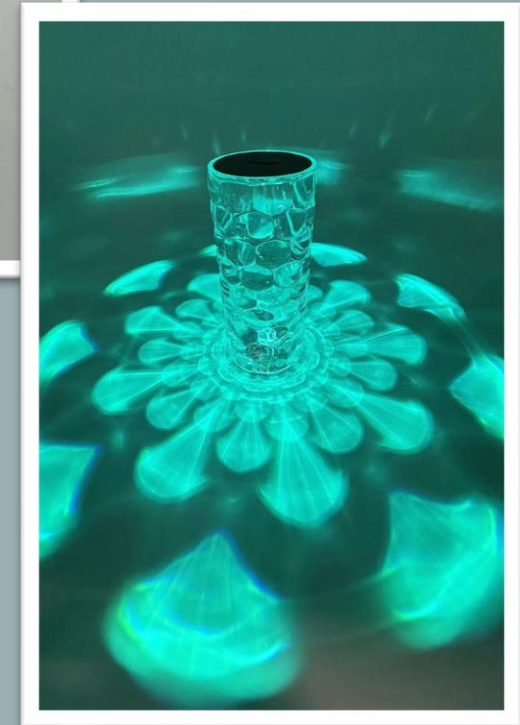

Decorative Lamp Product

Product Name: Small Waist Diamond Table Lamp

Product Feature:

- Acrylic Crystal
- Tactile Switch (Touch Control)
- USB Type-C Rechargeable
- Suitable for decoration in living room, study room, bedroom and atmosphere making