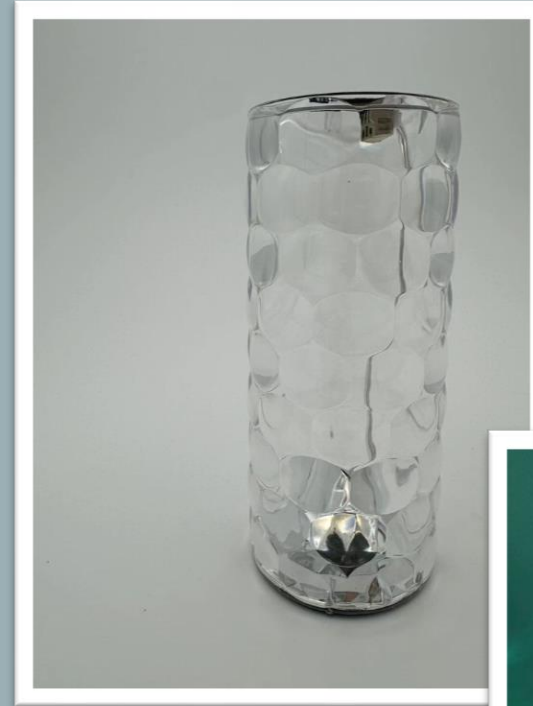

Decorative Lamp Product

Product Name: Small Waist Diamond Table Lamp

Product Feature:

- Acrylic Crystal
- Tactile Switch (Touch Control)
- USB Type-C Rechargeable
- Suitable for decoration in living room, study room, bedroom and atmosphere making