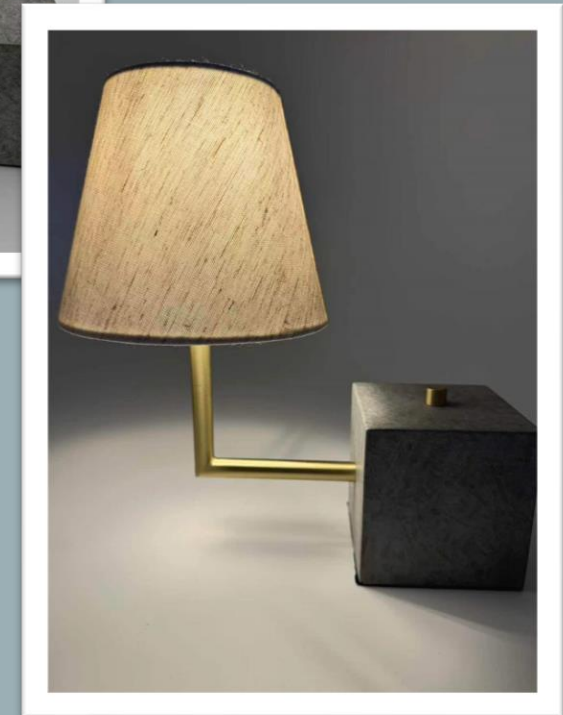

Decorative Lamp Product

LUMIN
LUMINARY INNOVATION

Product Name: LED Table Lamp

Product Feature:

- Long Life LED
- Tactile Switch (Touch Control)
- USB Type-C Rechargeable
- Suitable for decoration in living room, study room, bedroom and atmosphere making