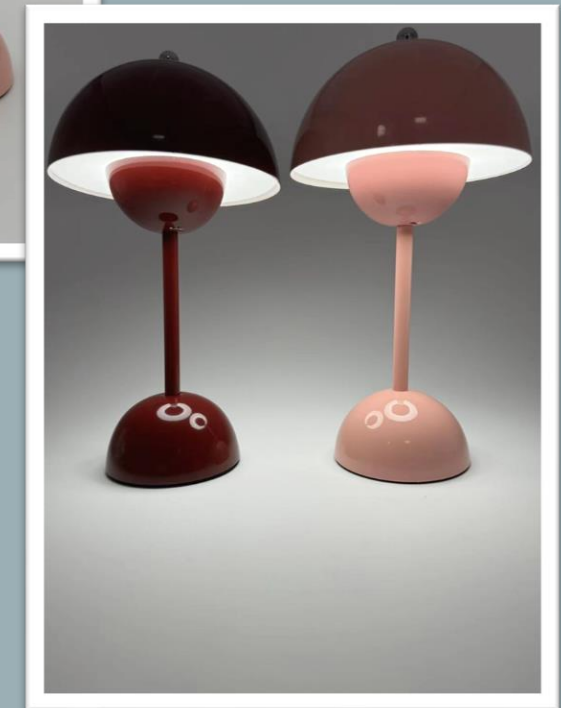

Decorative Lamp Product

LUMIN
LUMINARY INNOVATION

Product Name: Rechargeable Touch Dimming Table Lamp

Product Feature:

- 48pcs Warm White LEDs
- Tactile Switch (Touch Control)
- USB-C Charging
- Output: 5V USB 2A
- Size: 10m * 38cm
- For living room, study room, bedroom and atmosphere making
- Available in black, white, gold, silver, yellow, pink, blue

Decorative Lamp Product

LUMIN
LUMINARY INNOVATION

Product Name: USB Table Lamp

Product Feature:

- 3 Level Light Intensities
- Long Life LED
- Tactile Switch (Touch Control)
- USB-C Charging with Battery (5V/1A)
- Size: 9cm*9cm*31.5cm
- For living room, study room, bedroom and atmosphere making
- Available in silver, dark grey, black, gold

Decorative Lamp Product

LUMIN
LUMINARY INNOVATION

Product Name: Nordic Light Skagen (Traditional LED Lamp)

Product Feature:

- 3 Level Light Intensities
- Long Life LED
- Tactile Switch (Touch Control)
- USB-C Charging with 3000 mah Battery capacity
- Input voltage : 110-240v
- Size: Diameter 13cm, Height 28.5cm
- For living room, study room, bedroom and atmosphere making