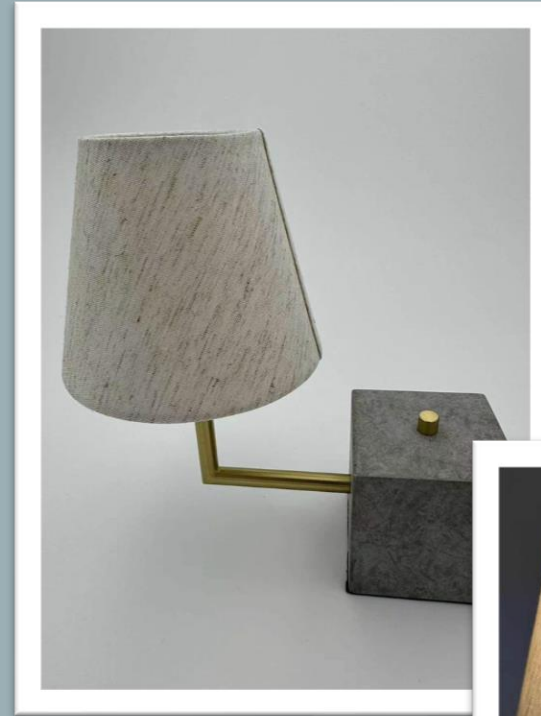

Decorative Lamp Product

LUMIN
LUMINARY INNOVATION

Product Name: LED Table Lamp

Product Feature:

- Long Life LED
- Tactile Switch (Touch Control)
- USB Type-C Rechargeable
- Suitable for decoration in living room, study room, bedroom and atmosphere making