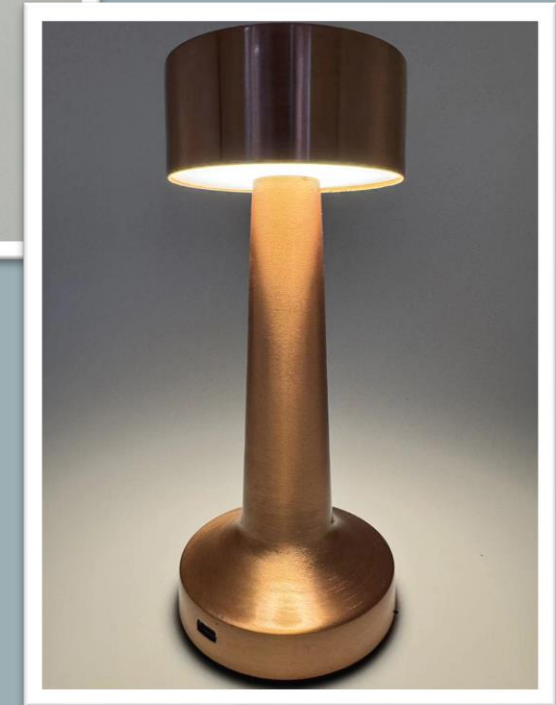

Decorative Lamp Product

LUMIN
LUMINARY INNOVATION

Product Name: LED Decorative Lamp

Product Feature:

- Long Life LED
- Tactile Switch (Touch Control)
- USB Type-C Rechargeable
- For living room, study room, bedroom and atmosphere making