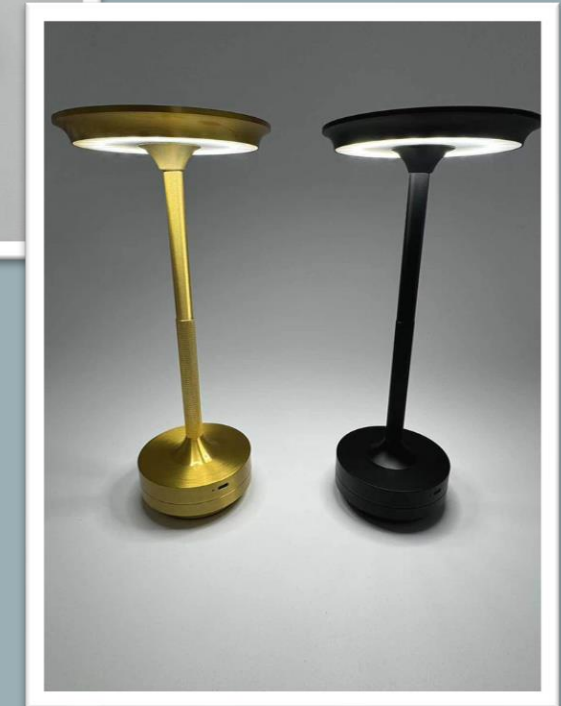

Decorative Lamp Product

LUMIN
LUMINARY INNOVATION

Product Name: Rechargeable Touch Dimming Table Lamp

Product Feature:

- 48pcs Warm White LEDs
- Tactile Switch (Touch Control)
- USB-C Charging
- Output: 5V USB 2A
- Size: 10m * 38cm
- For living room, study room, bedroom and atmosphere making
- Available in black, white, gold, silver, yellow, pink, blue

Decorative Lamp Product

LUMIN
LUMINARY INNOVATION

Product Name: USB Table Lamp

Product Feature:

- 3 Level Light Intensities
- Long Life LED
- Tactile Switch (Touch Control)
- USB-C Charging with Battery (5V/1A)
- Size: 9cm*9cm*31.5cm
- For living room, study room, bedroom and atmosphere making
- Available in silver, dark grey, black, gold

Decorative Lamp Product

LUMIN
LUMINARY INNOVATION

Product Name: Nordic Light Skagen (Traditional LED Lamp)

Product Feature:

- 3 Level Light Intensities
- Long Life LED
- Tactile Switch (Touch Control)
- USB-C Charging with 3000 mah Battery capacity
- Input voltage : 110-240v
- Size: Diameter 13cm, Height 28.5cm
- For living room, study room, bedroom and atmosphere making