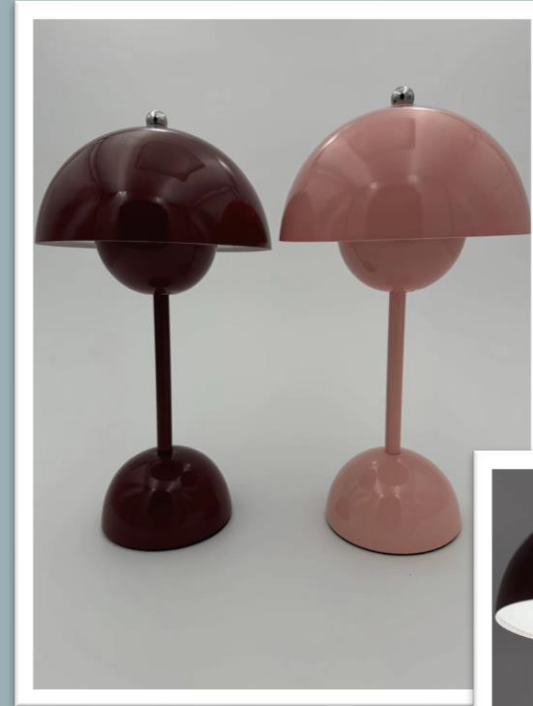

Decorative Lamp Product

LUMIN
LUMINARY INNOVATION

Product Name: Rechargeable Touch Dimming Table Lamp

Product Feature:

- 48pcs Warm White LEDs
- Tactile Switch (Touch Control)
- USB-C Charging
- Output: 5V USB 2A
- Size: 10m * 38cm
- For living room, study room, bedroom and atmosphere making
- Available in black, white, gold, silver, yellow, pink, blue

Decorative Lamp Product

LUMIN
LUMINARY INNOVATION

Product Name: USB Table Lamp

Product Feature:

- 3 Level Light Intensities
- Long Life LED
- Tactile Switch (Touch Control)
- USB-C Charging with Battery (5V/1A)
- Size: 9cm*9cm*31.5cm
- For living room, study room, bedroom and atmosphere making
- Available in silver, dark grey, black, gold

Decorative Lamp Product

LUMIN
LUMINARY INNOVATION

Product Name: Nordic Light Skagen (Traditional LED Lamp)

Product Feature:

- 3 Level Light Intensities
- Long Life LED
- Tactile Switch (Touch Control)
- USB-C Charging with 3000 mah Battery capacity
- Input voltage : 110-240v
- Size: Diameter 13cm, Height 28.5cm
- For living room, study room, bedroom and atmosphere making