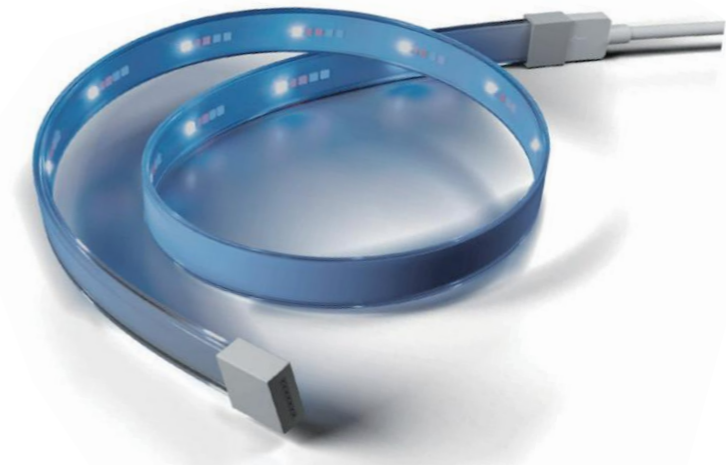

➤ 2PK 12FT Color Chasing Undercabinet Tape Light

- **Lighting Sourcing:** 5050SMD RGB 3in1
- **LED Space:** 1.31"(30 LEDs/M)
- **Product Size:** 0.47"x0.12"
- **Color:** RGB
- **Feature:** cuttable, linkable, indoor and outdoor use (function:color changing , chasing function, music sync , timer)
- **Include:** 2x12ft tape light; adaptor; controller

MODEL	SIZE	DIA	SPACING	CUTTABLE (Y/N)	LINKABLE (Y/N)
LTL-RGBCS-UC-001	2x12FT	0.47*0.12"	1.31"	Y	N