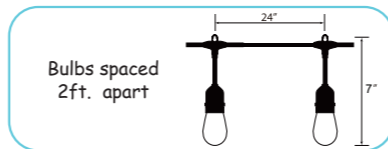

➤ Installation instruction

➤ S14 Incandescent String Light

- ▶ **Lighting Sourcing:** S14 INC Bulbs, PET Plastic
- ▶ **Socket:** E26; Spacing: 2ft, Suspension: 7"
- ▶ **Bulb Specifications:** 2200K, 20lm, Max Wattage: 5W
- ▶ **Cable:** SJTW AWG#18/2C, Black
- ▶ **Feature:** Linkable, Waterproof, Suitable for Indoor & Outdoor Use