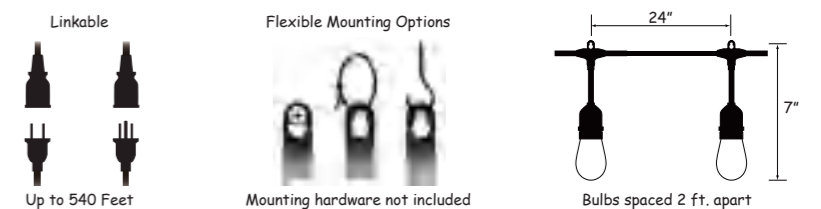

➤ Features

- ▶ Varous UL cable with medium and suspended medium base (E26).
- ▶ Formulated PVC sockets form a tight seal around bulbs to preclude the entrance of water and moisture.
- ▶ Suspended socket has T-mold with mounting hole; Non-suspended socket has two mounting ears built into the base.
- ▶ Use commercial grade light string with long life incandescent/LED.
- ▶ The string light can be linkable.
- ▶ Suitable for indoor/outdoor use.
- ▶ Variety of colours to chose and easy installation.

➤ Installation instruction

➤ S14 Incandescent String Light

- ▶ **Lighting Sourcing:** S14 INC Bulbs, PET Plastic
- ▶ **Socket:** E26; Spacing: 2ft, Suspension: 7"
- ▶ **Bulb Specifications:** 2200K, 20lm, Max Wattage: 5W
- ▶ **Cable:** SJTW AWG#18/2C, Black
- ▶ **Feature:** Linkable, Waterproof, Suitable for Indoor & Outdoor Use