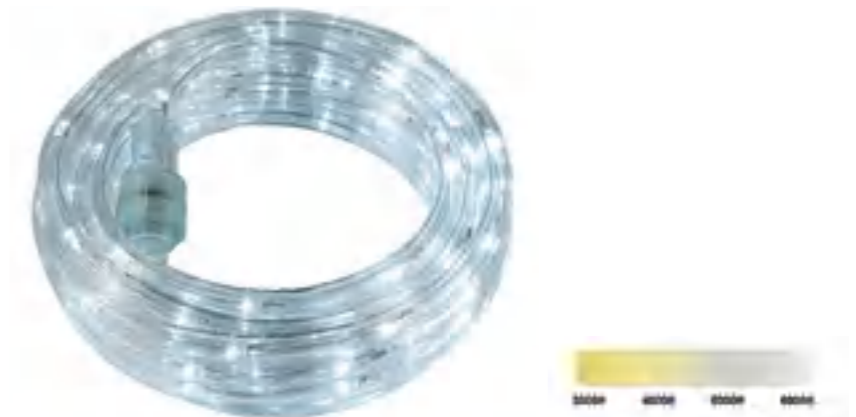

➤ Stepless CCT Rope Light

- **Lighting Sourcing:** 5050 SMD 2in1 SMD LED
- **LED Space:** 2" (Unit Length: 3.3ft, 20 LEDs / unit)
- **Product Size:** Dia: 0.43"
- **Color:** WW+CW (3000-6000K)
- **Feature:** stepless CCT change, Jumping, flashing, Fading, IR remote control, indoor & link up to 65.6ft
- **Include:** rope light, mounting clips, screws, 5ft controller kits

MODEL	SIZE	DIA	SPACING	CUTTABLE (Y/N)	LINKABLE (Y/N)
HRL-3CCT-001	16.4FT	0.43"	2"	N	Y