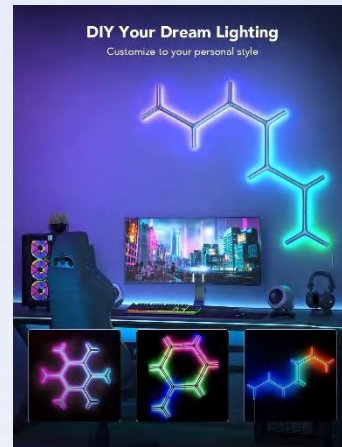

Smart Light Series

Glide Y Lights

- Item: Glide Y Lights
- Features: RGB Color Changing, timer support, countdown, sharing and memory functions,
- Application: Indoor Decoration
- Control Via: Phone APP or Remote Controller
- Demo video: <https://youtu.be/LdE5tTIHVHo>