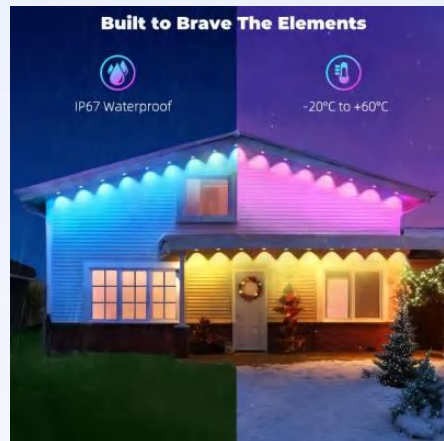

# Eave Light (Permanent Light String)

- Item: Eave Light Set (Permanent Light String)
- Features: RGB Color Changing, timer support, countdown, sharing and memory functions, IP67 water protection.
- Application: Indoor & Outdoor Decoration
- Control Via: Phone APP or Remote Controller
- Demo video: <https://youtu.be/XqGYCfHpkkU>