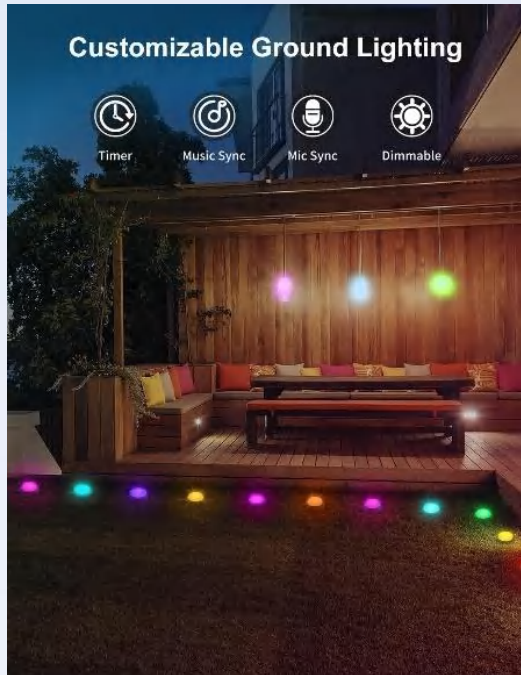

# Eave Light (Permanent Light String)

- Item: Eave Light Set (Permanent Light String)
- Features: RGB Color Changing, timer support, countdown, sharing and memory functions, IP67 water protection.
- Application: Indoor & Outdoor Decoration
- Control Via: Phone APP or Remote Controller
- Demo video: <https://youtu.be/XqGYCfHpkkU>

# Ground Light

- Item: Ground Light
- Features: RGB Color Changing, timer support, countdown, sharing and memory functions, IP67 water protection.
- Length: 32.8ft
- Application: Indoor & Outdoor Decoration
- Control Via: Phone APP or Remote Controller
- Demo video:  
<https://youtu.be/AlMcNcwYhqA>

# LED Neon Rope Light

- Item: LED Neon Rope Light
- Features: RGB Color Changing, timer support, countdown, sharing and memory functions, IP65 water protection, DIY Pattern
- Application: Indoor & Outdoor Decoration
- Control Via: Phone APP or Remote Controller
- Demo video: