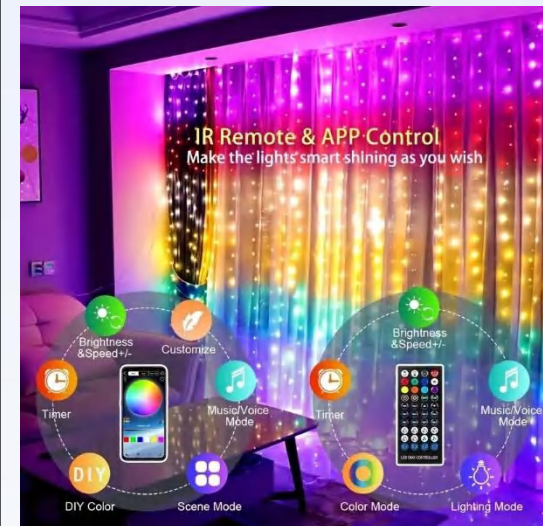

# LED Neon Rope Light

- Item: LED Neon Rope Light
- Features: RGB Color Changing, timer support, countdown, sharing and memory functions, IP65 water protection, DIY Pattern
- Application: Indoor & Outdoor Decoration
- Control Via: Phone APP or Remote Controller
- Demo video:

# Ambient Light Bar

- Item: Ambient Light Bar
- Features: RGB Color Changing, timer support, countdown, sharing and memory functions, USB-Powered
- Application: Indoor Decoration
- Control Via: Phone APP or Remote Controller

# Smart Bluetooth Curtain Light

- Item: Bluetooth Curtain Light
- Features: RGB Color Changing, timer support, countdown, sharing and memory functions
- Application: Indoor Decoration
- Control Via: Phone APP or Remote Controller
- Demo video: <https://youtu.be/Qx8bTePlXpo>

# Smart LED Light Strip

- Item: Smart LED Light Strip
- Features: RGB Color Changing, timer support, countdown, sharing and memory functions, Application: Indoor Decoration
- Control Via: Phone APP or Remote Controller
- Demo video: <https://youtu.be/QacP8Jmf8co>