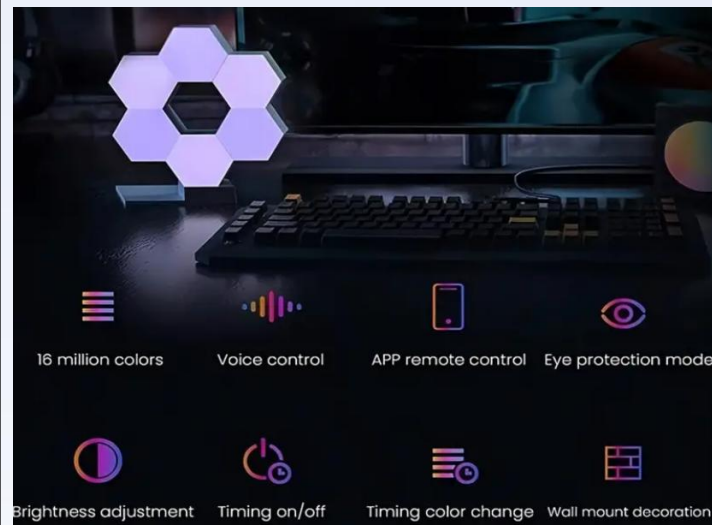

Smart Light Series

Smart Quantum Light

- Item: Smart Quantum Light
- Features: RGB Color Changing, timer support, countdown, sharing and memory functions, USB-Powered
- Application: Indoor Decoration
- Control Via: Phone APP or Remote Controller