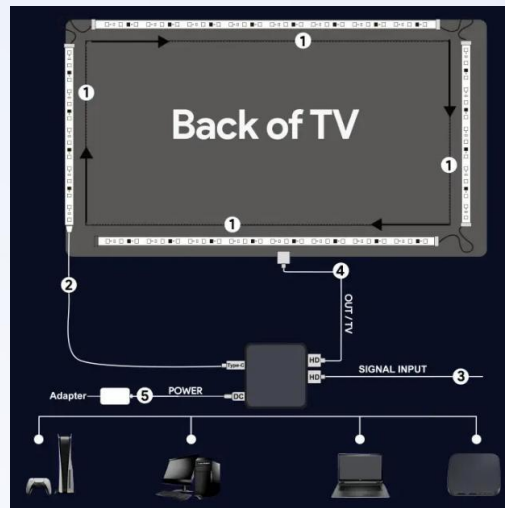

Smart Light Series

TV Sync Back-Light Strip

- Item: TV Sync Back-light Strip
- Features: TV Picture Sync, Music Sync, RGB Color Changing
- Application: Decoration for TV
- Control Via: Phone APP or Remote Controller