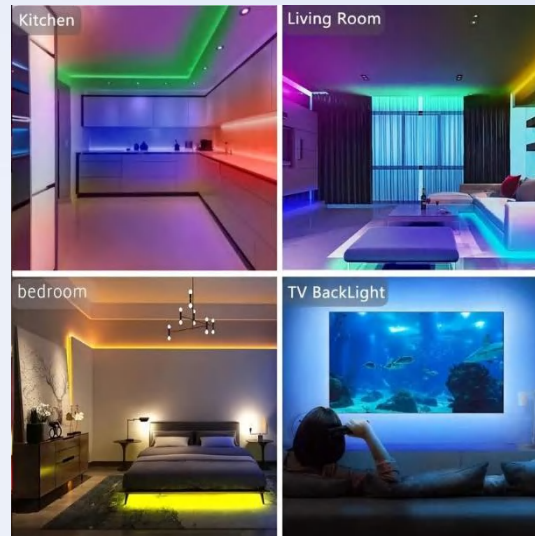

Smart Light Series

Smart LED Light Strip

- Item: Smart LED Light Strip
- Features: RGB Color Changing, timer support, countdown, sharing and memory functions, Application: Indoor Decoration
- Control Via: Phone APP or Remote Controller
- Demo video: <https://youtu.be/QacP8Jmf8co>